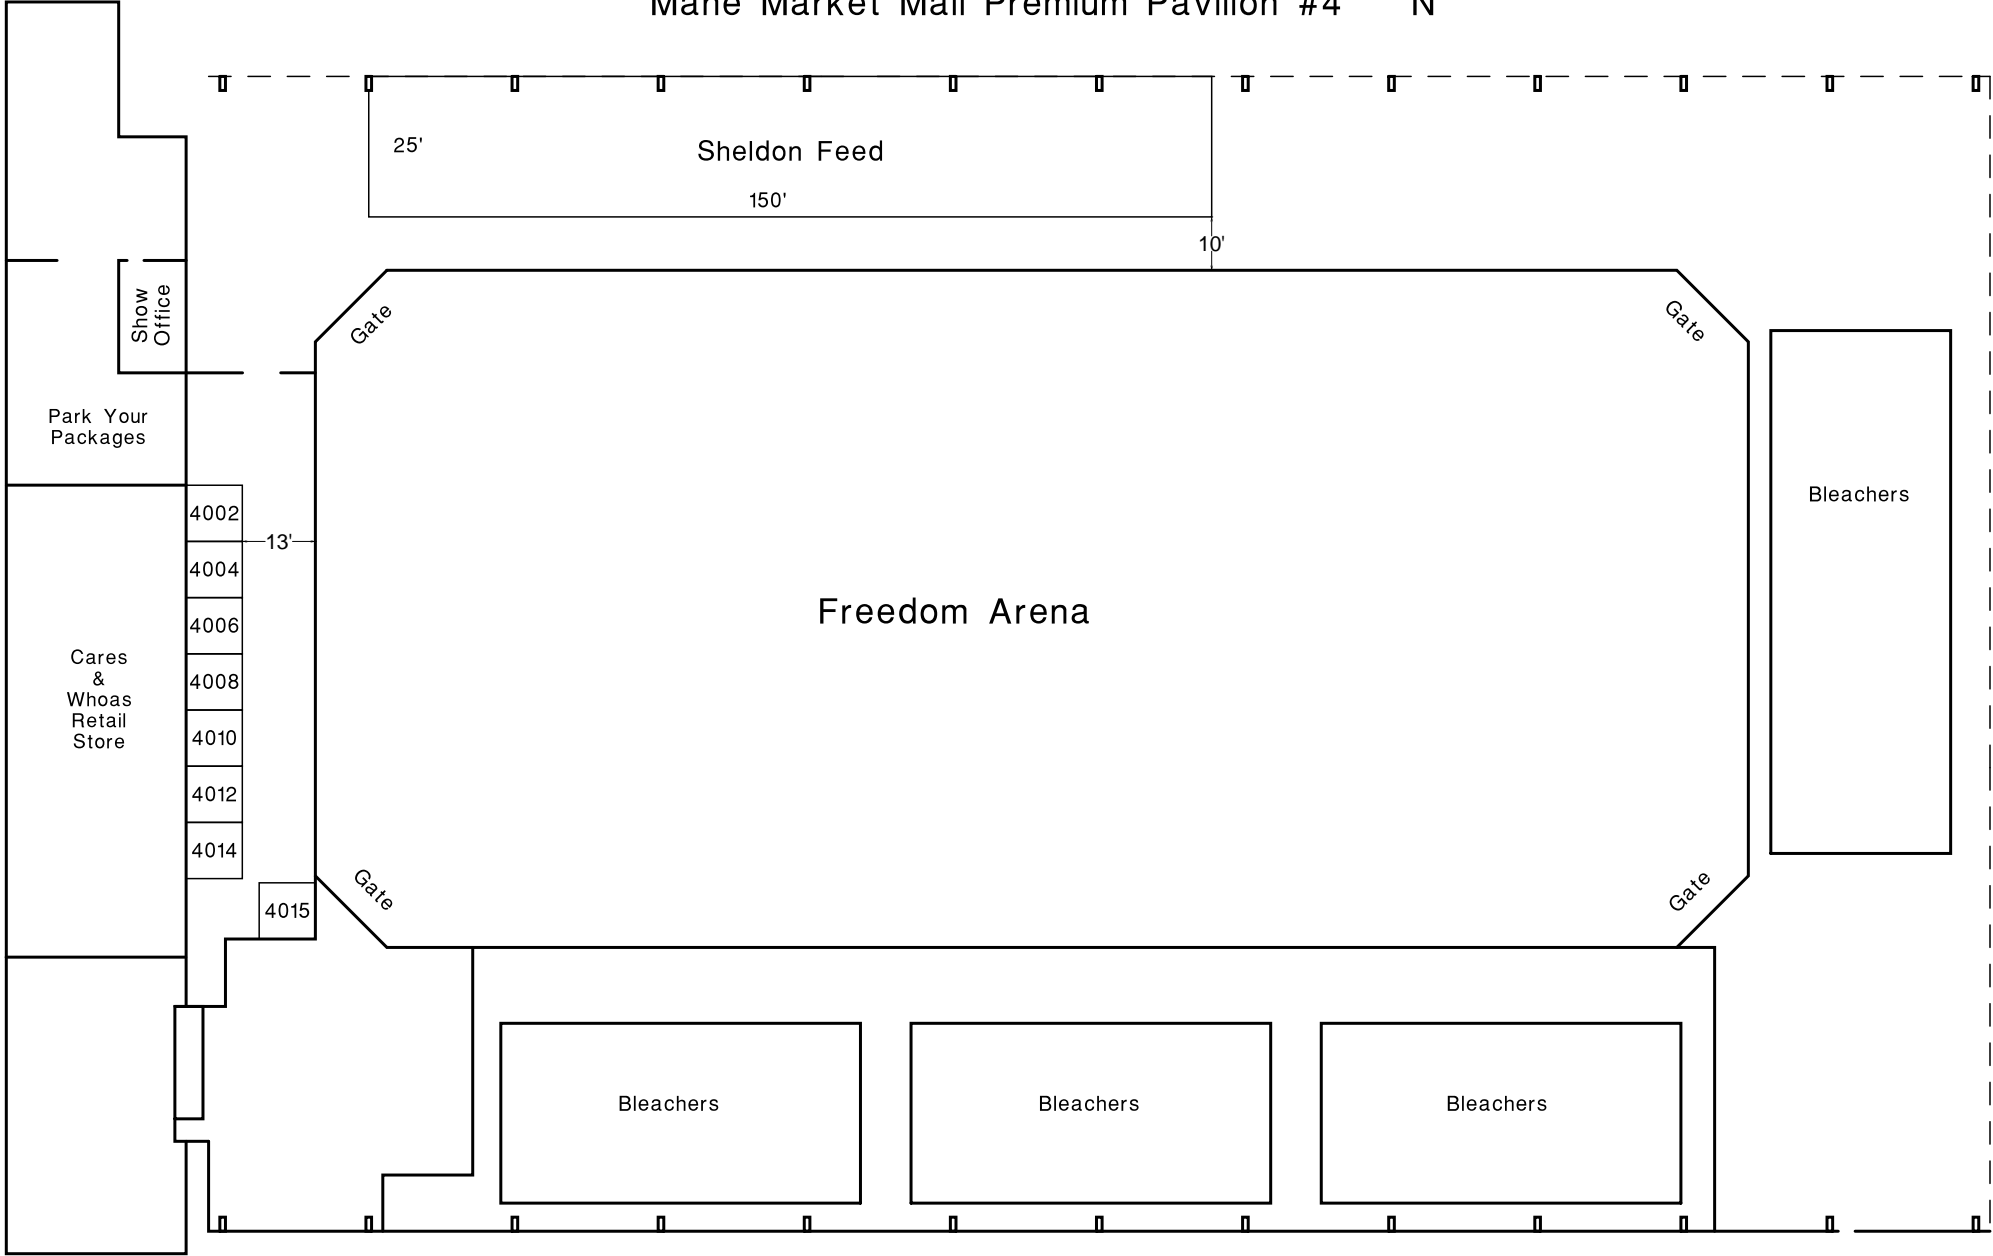

Mane Market Mall Premium Pavilion #4

This Floorplan Designed & Prepared by

Murieta Equestrian Center
Mane Market Mall Premium
Pavilion #4
8 10' x 10' Booths
1 25' x 150' Bulk Space
Proposed 2020 WSHE
7/22/19 MEC413100